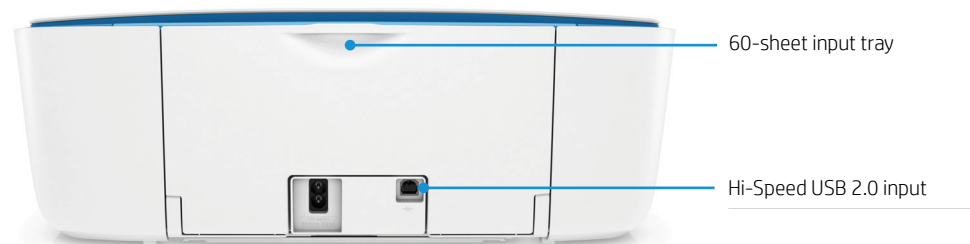

Quickly print right from your mobile device

Easily get started right out of the box,² and print directly from your mobile device.⁷

- HP provides the easiest way to print documents, low-cost photos, and more from your Apple®, Android™, and Windows® devices.^{3,4}
- Easily print from your smartphone or tablet without a network, anywhere in your home.¹² Wi-Fi Direct® printing lets you connect your mobile device directly to your printer.¹²
- Get connected quickly and start printing fast with easy setup from your smartphone or tablet.² Use your mobile device to set up your new printer and connect to your local wireless network.^{2,13}
- Manage printing tasks and scan directly from your mobile device, using the HP All-in-One Printer Remote mobile app for smartphones and tablets.⁸ Just snap a picture and send it straight to the printer. Quickly send scans to email or cloud storage and check your ink status before you print.⁸

Product walk around

Rear view