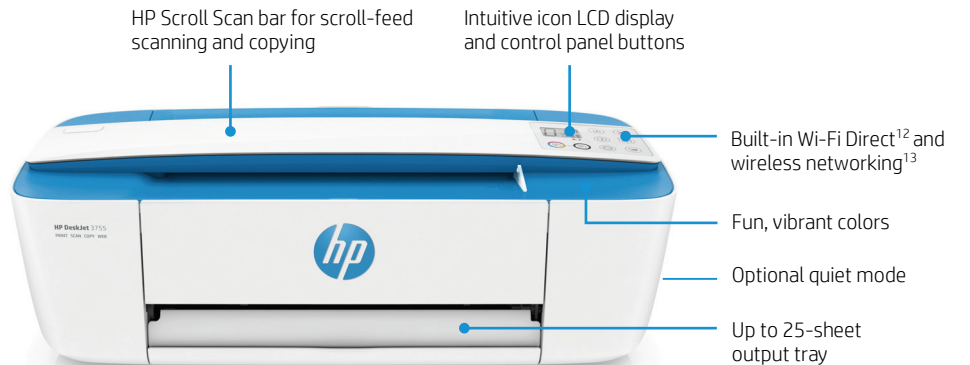

Quickly print right from your mobile device

Easily get started right out of the box,² and print directly from your mobile device.⁷

- HP provides the easiest way to print documents, low-cost photos, and more from your Apple®, Android™, and Windows® devices.^{3,4}
- Easily print from your smartphone or tablet without a network, anywhere in your home.¹² Wi-Fi Direct® printing lets you connect your mobile device directly to your printer.¹²
- Get connected quickly and start printing fast with easy setup from your smartphone or tablet.² Use your mobile device to set up your new printer and connect to your local wireless network.^{2,13}
- Manage printing tasks and scan directly from your mobile device, using the HP All-in-One Printer Remote mobile app for smartphones and tablets.⁸ Just snap a picture and send it straight to the printer. Quickly send scans to email or cloud storage and check your ink status before you print.⁸

Product walk around

Front view