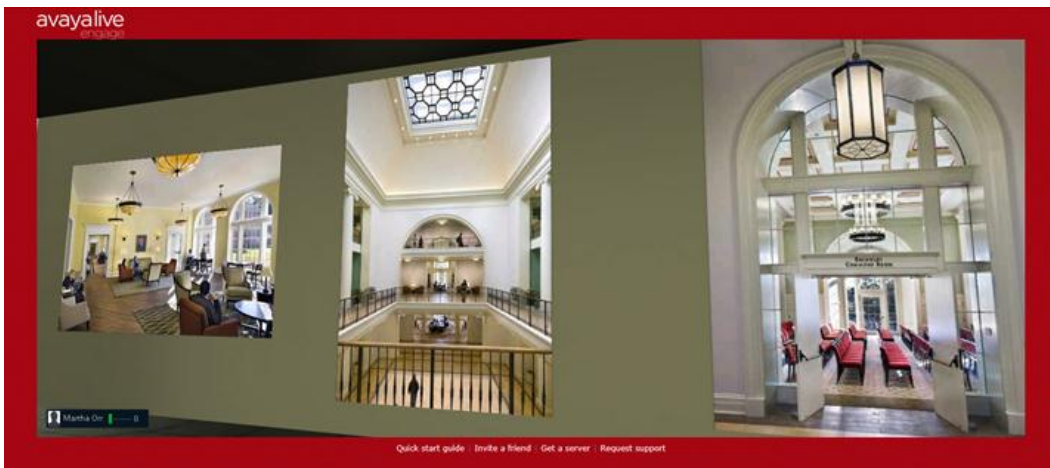

AvayaLive Environment (Loft)
Center for Corporate Education at William & Mary Mason School of Business

AvayaLive Environment (Loft)
Center for Corporate Education at William & Mary Mason School of Business

AvayaLive Environment (Loft)
Center for Corporate Education at William & Mary Mason School of Business